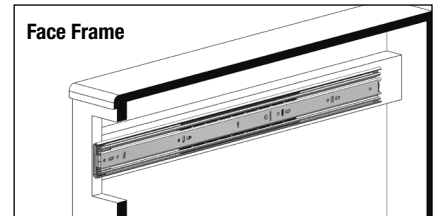

8600 Full Extension Ball-Bearing Heavy-Duty Drawer Slide

Model: 8600 Full Extension Drawer Slide

Mounting: Side

Load Class: 150 lbs.

Disconnect: Butterfly Lever

Hole Pattern: 32mm and Traditional

Face Frame Mounting: Requires slide to be blocked out. See Face Frame diagram.

Type: Ball-Bearing

Travel: Full Extension

Finish: Zinc

Length: 12", 14", 16", 18", 20", 22", 24", 26", 28"

Clearance: .51" + .01" - .0" on each side

Height: 1.98" [50.4mm]

Packaging: Bulk Pack (8600B): all sizes - 5 pair per carton

Action: Telescopic

Slide Configuration: Unhanded

Load Rating: 150 lb.*

Max. Drawer Width: 36"

Slides: 18"

Drawer Width: 36"

Cycles: 50,000

(center pull)