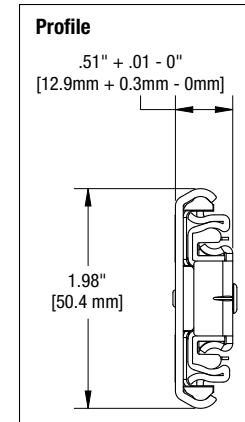

8600 Full Extension Ball-Bearing Heavy-Duty Drawer Slide

Model: 8600 Full Extension Drawer Slide

Mounting: Side

Load Class: 150 lbs.

Disconnect: Butterfly Lever

Hole Pattern: 32mm and Traditional

Face Frame Mounting: Requires slide to be blocked out. See Face Frame diagram.

Type: Ball-Bearing

Travel: Full Extension

Finish: Zinc

Length: 12", 14", 16", 18", 20", 22", 24", 26", 28"

Clearance: .51" + .01" - .0" on each side

Height: 1.98" [50.4mm]

Packaging: Bulk Pack (8600B): all sizes - 5 pair per carton

Action: Telescopic

Slide Configuration: Unhanded

Load Rating: 150 lb.*

Max. Drawer Width: 36"

Slides: 18"

Drawer Width: 36"

Cycles: 50,000

(center pull)

Load Rating: 200 lb.*

Max. Drawer Width: 18"

Slides: 18"

Drawer Width: 18"

Cycles: 25,000

(center pull)

SKU Number	Slide Size inch/mm	Length inch/mm	Travel inch/mm	A inch/mm	B inch/mm	C inch/mm	D inch/mm	E inch/mm	F inch/mm	G Inch/mm	H Inch/mm	I Inch/mm
8600B 12	12" [300mm]	11.81" [300mm]	12" [305mm]	-	-	-	-	8.82" [224mm]	5.04" [128mm]	8.82" [224mm]	-	-
8600B 14	14" [350mm]	13.78" [350mm]	14" [356mm]	5.04" [128mm]	-	-	-	10.08" [256mm]	5.04" [128mm]	8.82" [224mm]	-	-
8600B 16	16" [400mm]	15.75" [400mm]	16" [406mm]	5.04" [128mm]	-	-	-	11.34" [288mm]	5.04" [128mm]	8.82" [224mm]	12.60" [320mm]	-
8600B 18	18" [450mm]	17.72" [450mm]	18" [457mm]	5.04" [128mm]	-	-	-	12.60" [320mm]	5.04" [128mm]	8.82" [224mm]	13.86" [352mm]	-
8600B 20	20" [500mm]	19.69" [500mm]	20" [508mm]	5.04" [128mm]	12.60" [320mm]	-	-	16.38" [416mm]	5.04" [128mm]	8.82" [224mm]	13.86" [352mm]	-
8600B 22	22" [550mm]	21.65" [550mm]	22" [559mm]	5.04" [128mm]	12.60" [320mm]	-	-	16.38" [416mm]	5.04" [128mm]	8.82" [224mm]	13.86" [352mm]	17.64" [448mm]
8600B 24	24" [600mm]	23.62" [600mm]	24" [610mm]	5.04" [128mm]	8.82" [224mm]	16.38" [416mm]	-	20.16" [512mm]	5.04" [128mm]	8.82" [224mm]	13.86" [352mm]	18.90" [480mm]
8600B 26	26" [650mm]	25.59" [650mm]	26" [660mm]	5.04" [128mm]	8.82" [224mm]	16.38" [416mm]	-	20.16" [512mm]	5.04" [128mm]	8.82" [224mm]	13.86" [352mm]	21.42" [544mm]
8600B 28	28" [700mm]	27.56" [700mm]	28" [711mm]	5.04" [128mm]	8.82" [224mm]	16.38" [416mm]	20.16" [512mm]	23.94" [608mm]	5.04" [128mm]	8.82" [224mm]	13.86" [352mm]	21.42" [544mm]