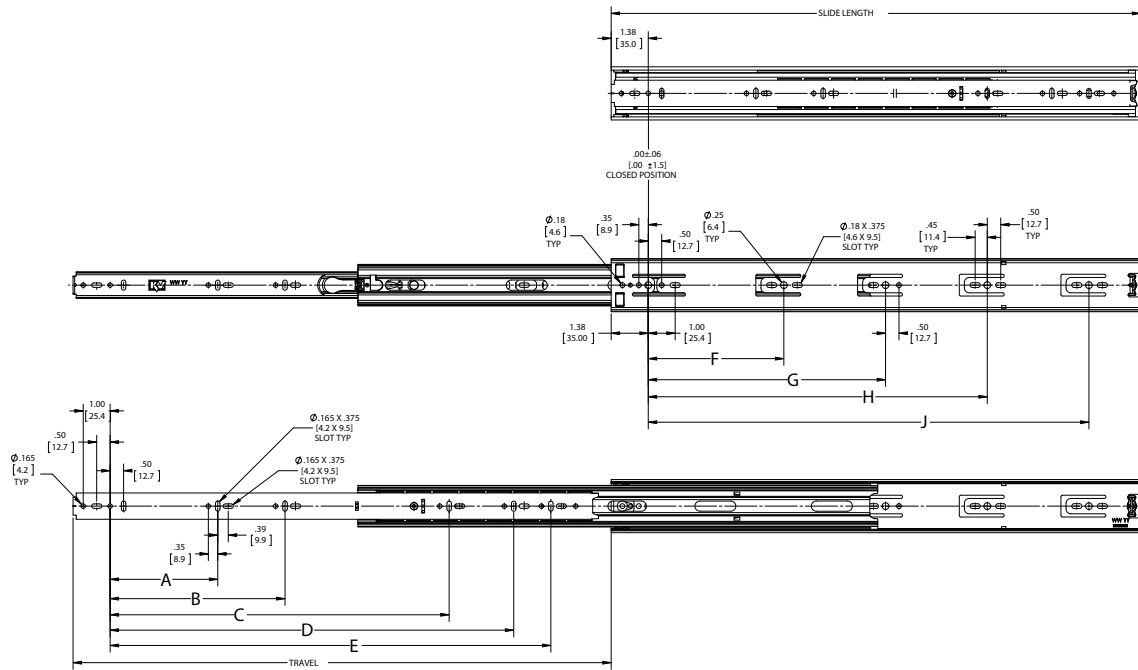

8600 Full Extension Ball-Bearing Heavy-Duty Drawer Slide

Model: 8600 Full Extension Drawer Slide

Mounting: Side

Load Class: 150 lbs.

Disconnect: Butterfly Lever

Hole Pattern: 32mm and Traditional

Face Frame Mounting: Requires slide to be blocked out. See Face Frame diagram.

Type: Ball-Bearing

Travel: Full Extension

Finish: Zinc

Length: 12", 14", 16", 18", 20", 22", 24", 26", 28"

Clearance: .51" + .01" - .0" on each side

Height: 1.98" [50.4mm]

Packaging: Bulk Pack (8600B): all sizes - 5 pair per carton