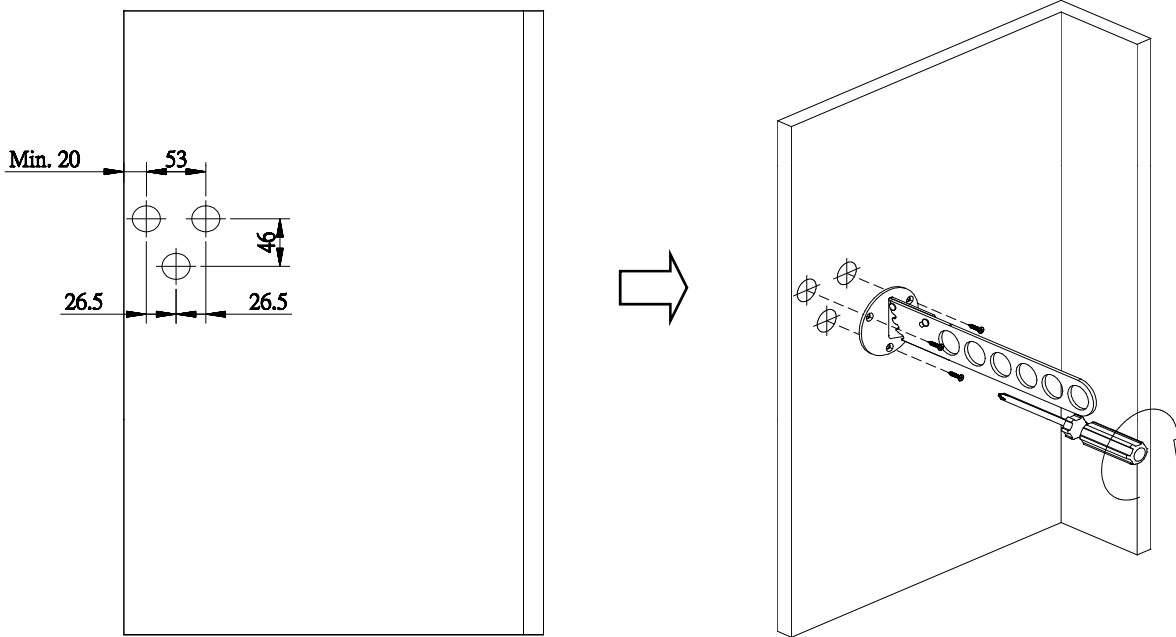

INSTALLATION INSTRUCTIONS FOR ADJUSTABLE LAUNDRY VALET

Step 1:

Step 2:

12400 Earl Jones Way

Louisville, KY 40299

rev-a-shelf.com

Customer Service: 800-626-1126