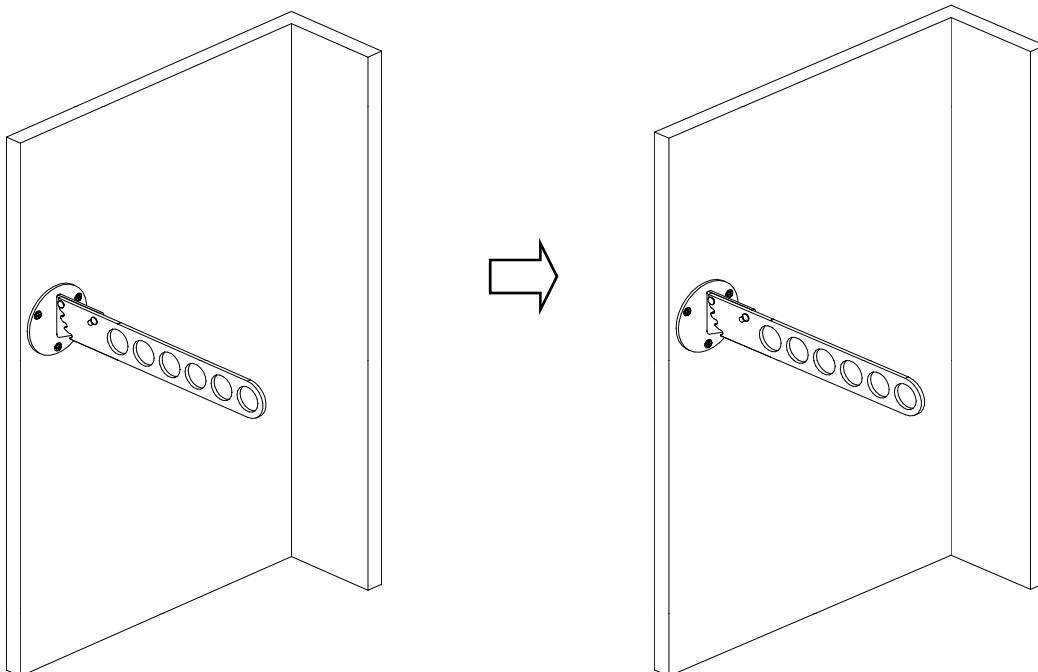

INSTALLATION INSTRUCTIONS FOR ADJUSTABLE LAUNDRY VALET

Step 1:

Step 2:

12400 Earl Jones Way

Louisville, KY 40299

rev-a-shelf.com

Customer Service: 800-626-1126